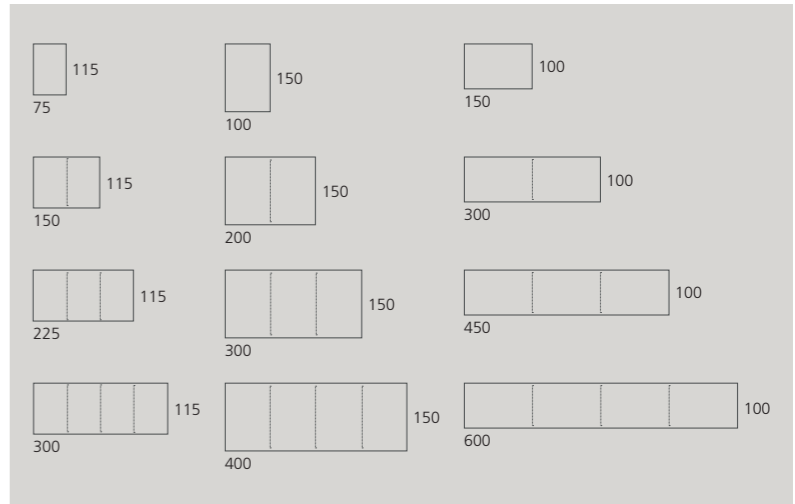

RD-6420MATT RD-6421MATT RD-6421MATT

Dry wipe surface. Never clean it with alcohol or abrasive products

SIZES

Vertical

Horizontal

Paper block 20 sheets 70 g.

Lacquered Surface for dry-wipe markers.

For other sizes and finishes consult Rocada

Ref.	cm	kg / m³
RD-6420MATT	124x84x3 cm	0,031 kg / 8,15 m³
RD-6421MATT	159x109x3 cm	0,052 kg / 16,10 m³
RD-6430R	87x8x8	1,6 kg / 0,005 m³