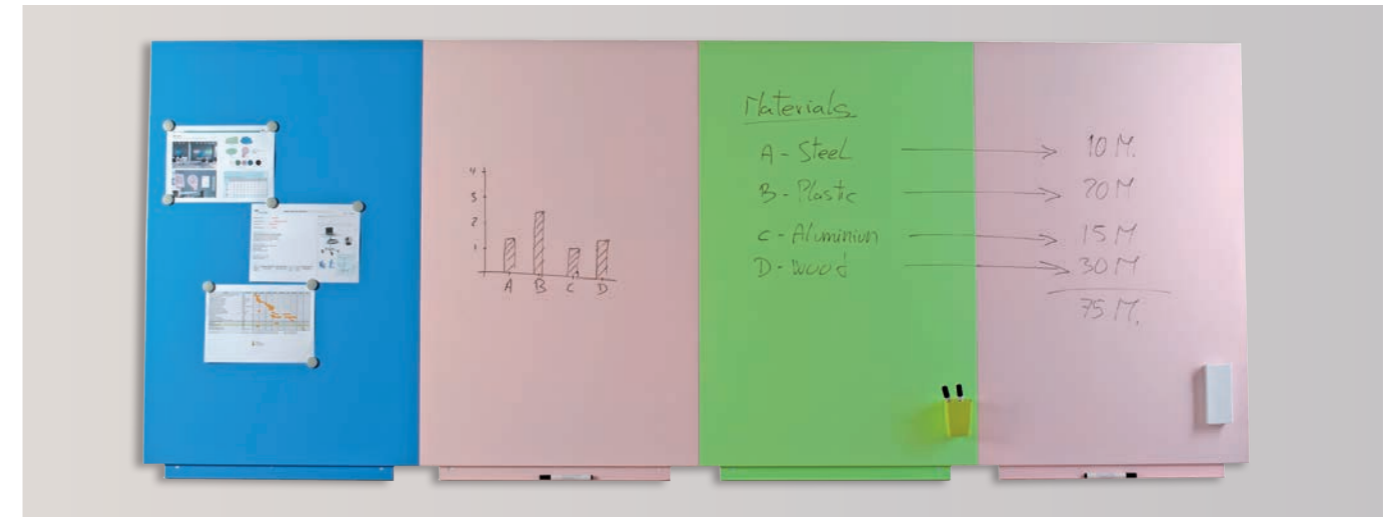

VERTICAL

Dry wipe surface. Never clean it with alcohol or abrasive products

White
RAL 9010

White
RAL 9010

Green
RAL 230

Rose
RAL 490

Blue
RAL 630

Black
RAL 9005

PRO SURFACE

15 years warranty
(Surface only - For daily use)

Lacquered. Dry erase surface.

Lacquered. Chalkboard surface.
Also available in liquid chalk.

5 years warranty (Surface only - For common use)

SIZES

75 X 115 cm   100 X 150 cm

115 x 75 cm   150 x 100 cm

Lacquered Surface for dry-wipe markers

For other sizes and finishes consult Rocada

Ref.	cm	kg / m³	
RD-6520PRO	124x84x3 cm	0,031 kg / 8,15 m³	PRO ○
RD-6521PRO	159x109x3 cm	0,052 kg / 16,10 m³	
RD-6420R	124x84x3 cm	0,031 kg / 8,15 m³	RAL 9010 ○
RD-6421R	159x109x3 cm	0,052 kg / 16,10 m³	
RD-6420R-230	124x84x3 cm	0,031 kg / 8,15 m³	RAL 230 ●
RD-6421R-230	159x109x3 cm	0,052 kg / 16,10 m³	
RD-6420-490	124x84x3 cm	0,031 kg / 8,15 m³	RAL 490 ●
RD-6421R-490	159x109x3 cm	0,052 kg / 16,10 m³	
RD-6420R-630	124x84x3 cm	0,031 kg / 8,15 m³	RAL 630 ●
RD-6421R-630	159x109x3 cm	0,052 kg / 16,10 m³	
RD-6820R	124x84x3 cm	0,031 kg / 8,15 m³	RAL 9005 ●
RD-6821R	159x109x3 cm	0,052 kg / 16,10 m³