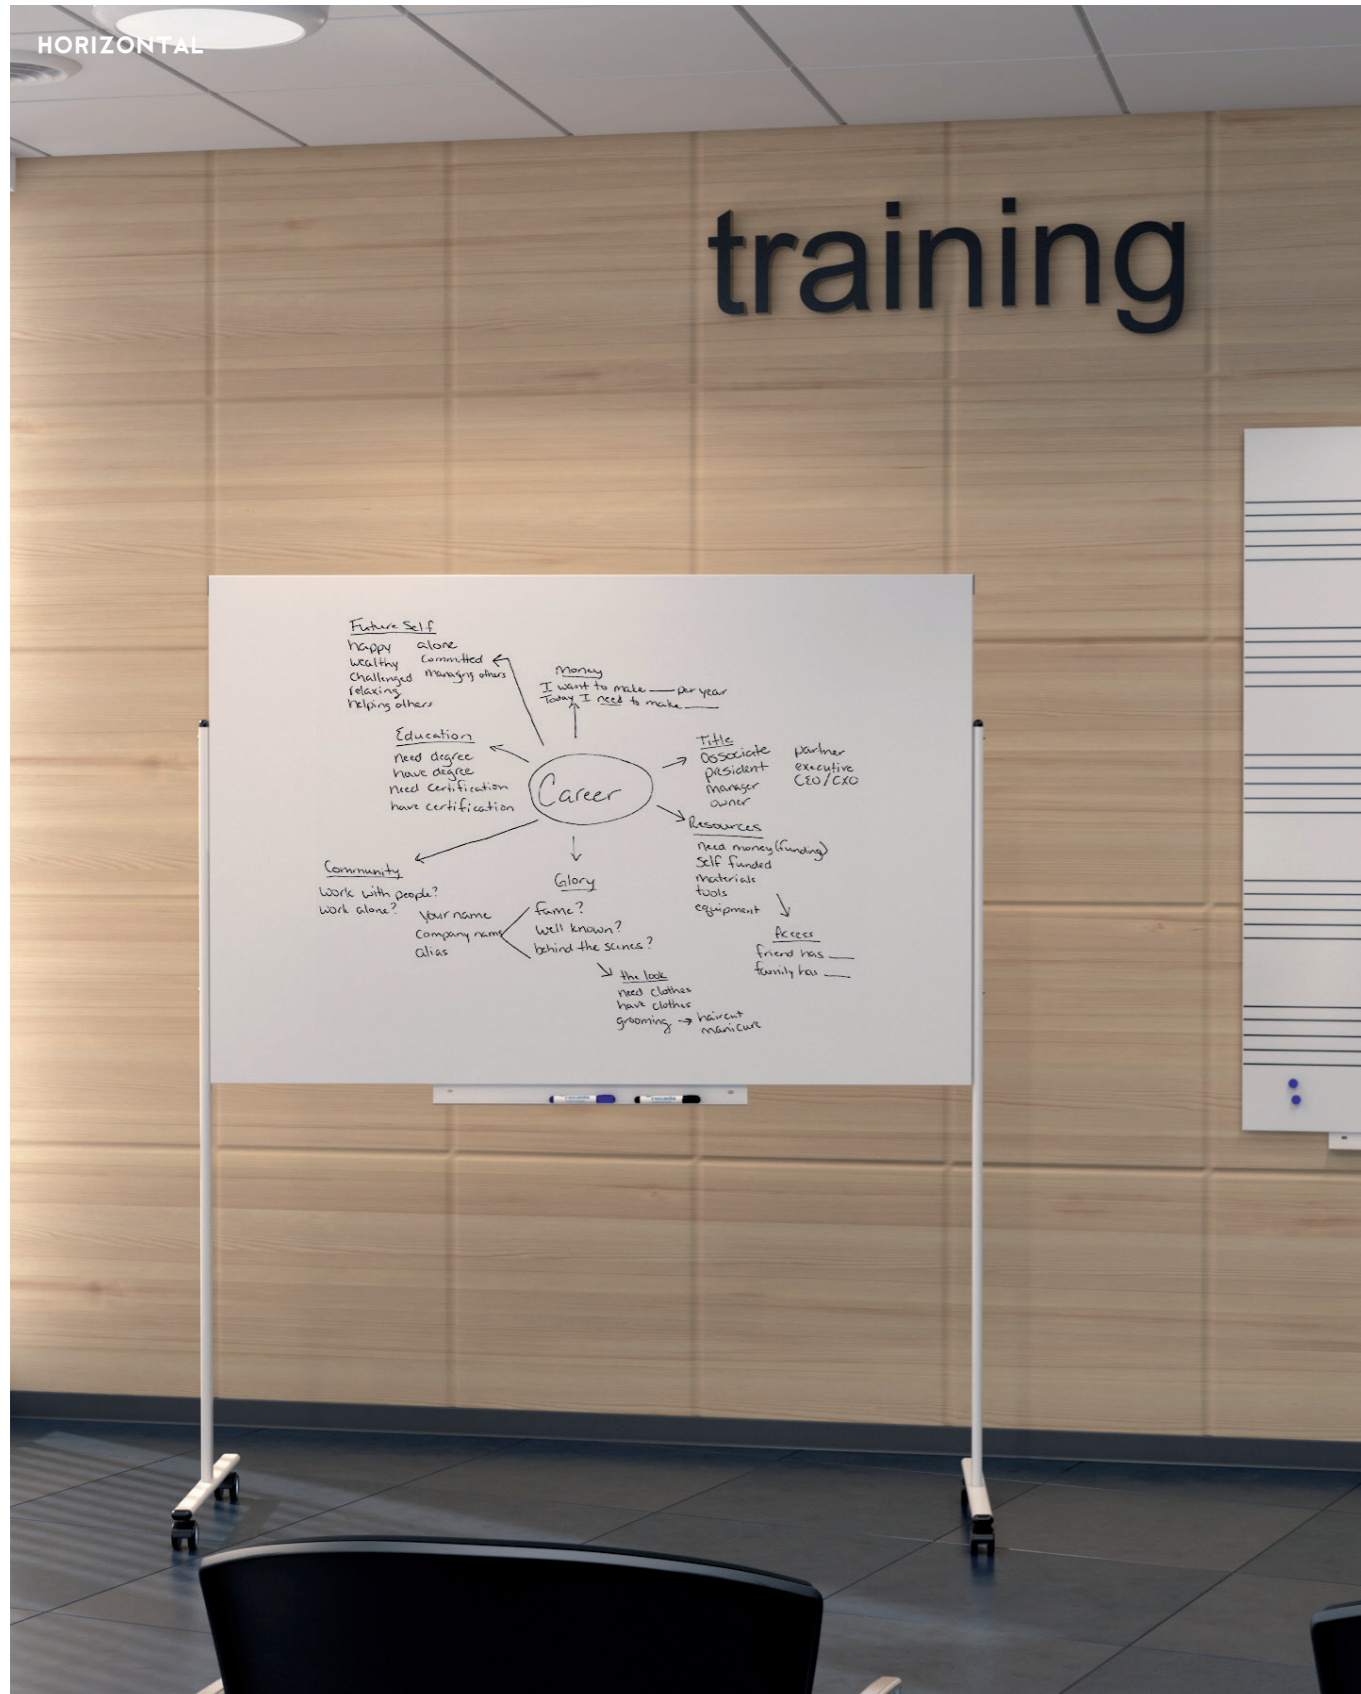

DOUBLE SIDE MOBILE SUPPORT FOR SKIN

Sturdy metal mobile support with simple design for SkinBoard 100x150cm (allows all Skin colors). Fixing system through 4 magnets following the Skin patented system. The support allows fixing 1 unit of Skin to each side, achieving double side boards. Metal pen tray of 120x8cm is included. Skin board not included.