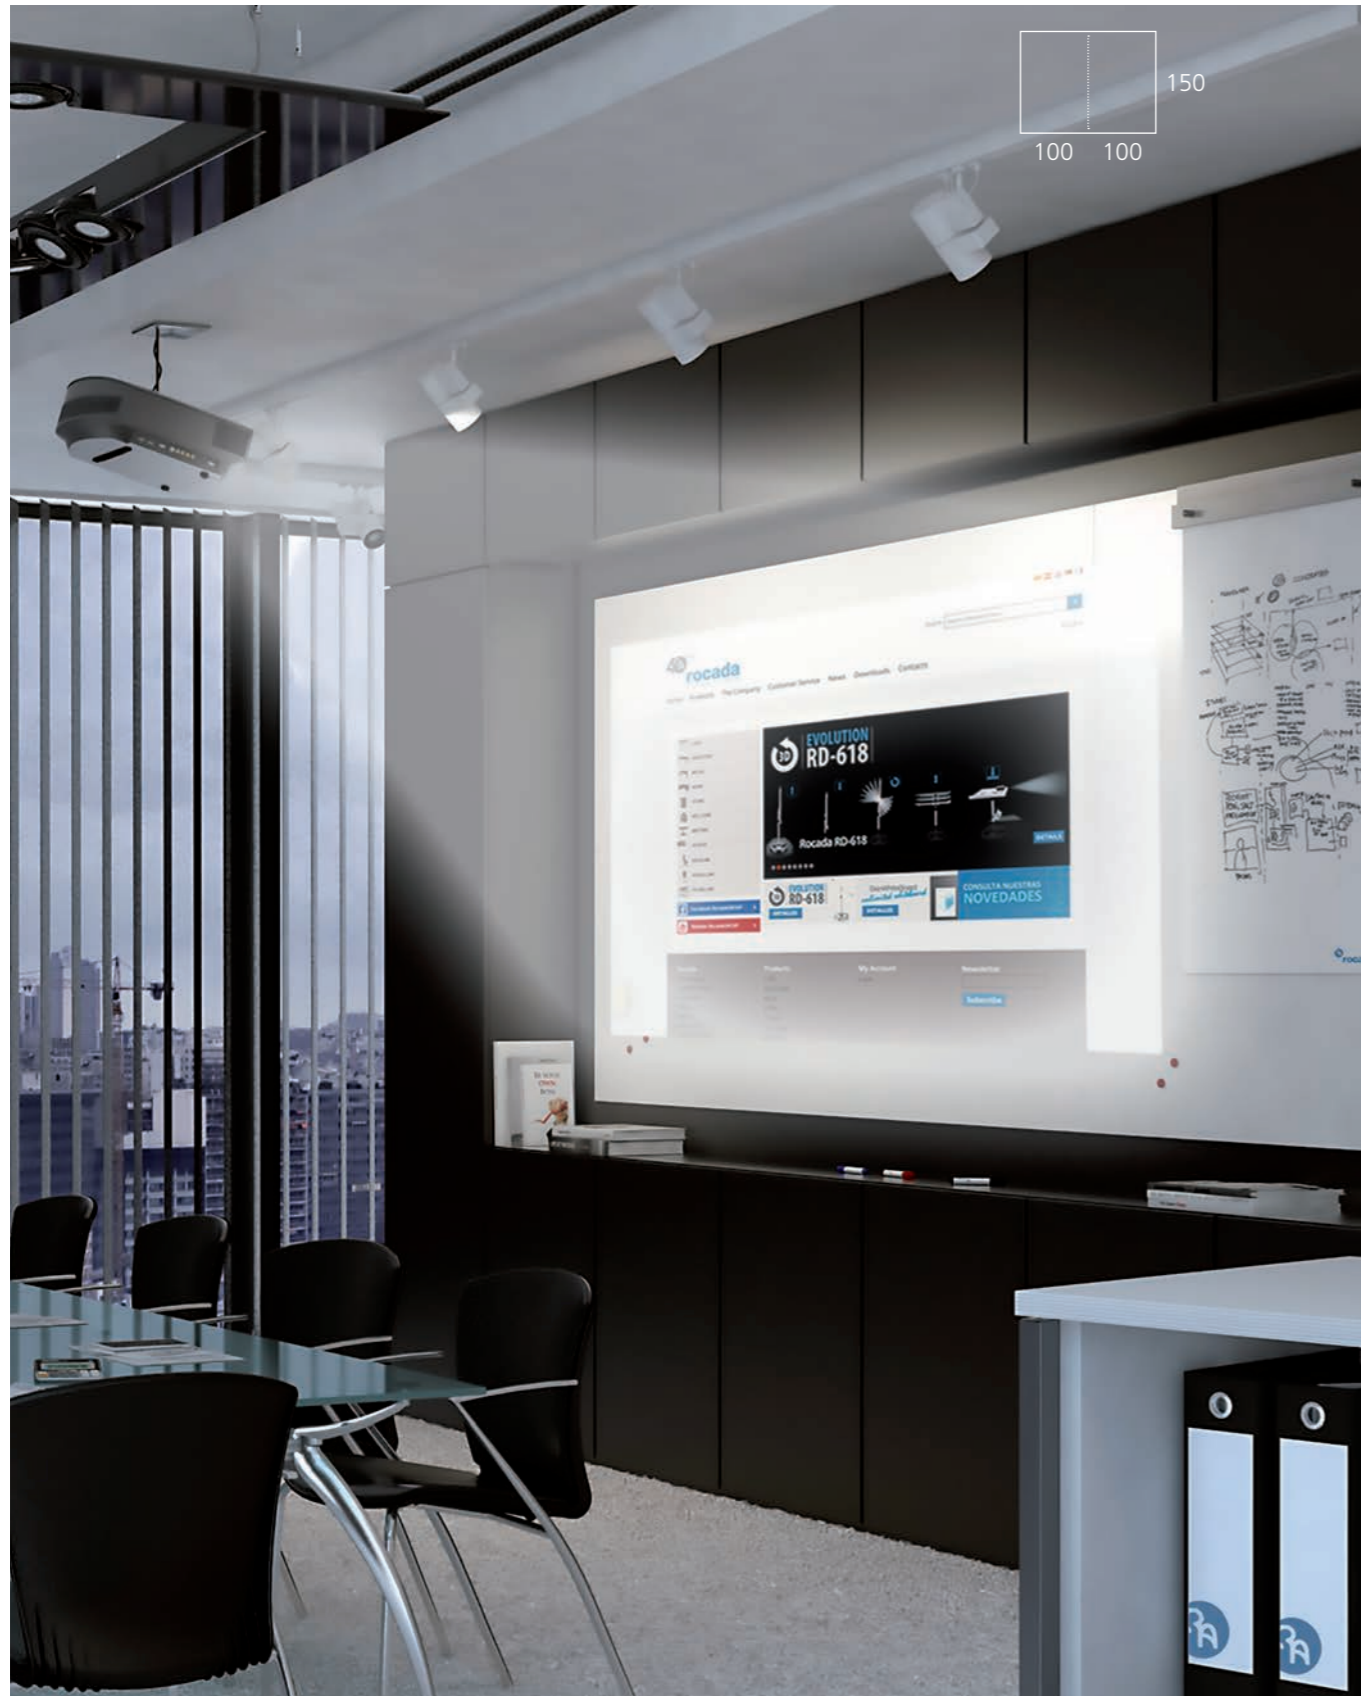

SKIN MATT

Thanks to its new matte finish, Skin Matt can be used as a projection screen. Its matte is fully compatible with dry-wipe markers. Can also be used as a wall whiteboard.