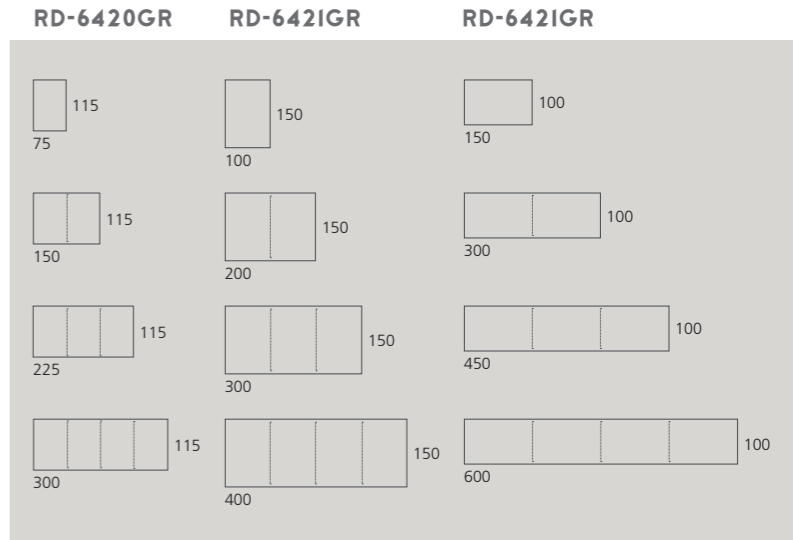

SKIN GREEN

Thanks to its new chalk green finish, the Skin Green can be used as board for white chalk. Thanks to its modularity, Skin Green enables large formats that are ideal for all educational, teaching and training establishments.

Dry wipe surface. Never clean it with alcohol or abrasive products

SIZES

Vertical

Horizontal

Paper block 20 sheets 70 g.

Lacquered Surface for dry-wipe markers

For other sizes and finishes consult Rocada

Ref.	cm	kg / m³
RD-6420GR	124x84x3 cm	0,031 kg / 8,15 m³
RD-6421GR	159x109x3 cm	0,052 kg / 16,10 m³
RD-6430R	87x8x8	1,6 kg / 0,005 m³