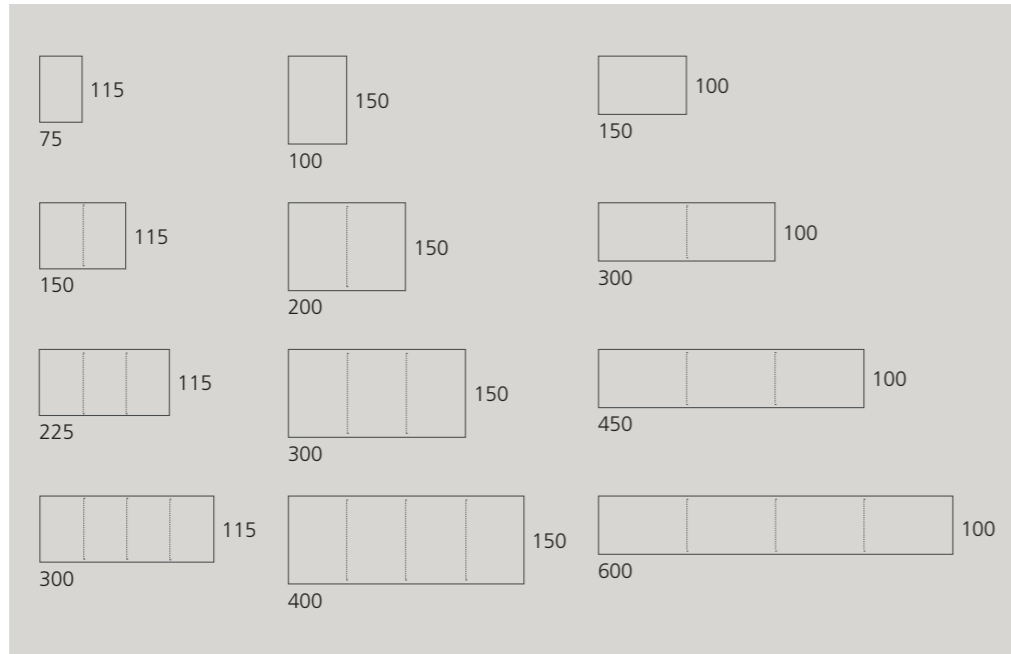

WHAT IS IT?

The SKIN WhiteBoard is a multifunctional panel and modular whiteboard which, thanks to its modern, frameless design, and magnetic securing, can be placed either vertically or horizontally. this enables greater flexibility on size and layout, from a single unit up to covering a whole wall, modify as needed. In addition a choice of finishes and accessories increase functionality with a myriad of uses.

- Surface made of 1 mm thick sheet steel
- Pen tray made of 1 mm thick sheet steel
- Frameless
- Magnets for wall fixing - patented system
- Cardboard Installation template (to facilitate the installation process)

SIZE BASIC MODULES

- 75x115x1cm
- 100x150x1cm

GS certification: GS German certification is world recognised as one of the best in Europe, a guarantee of safety, quality and product production continuity giving the user maximum security and peace of mind when purchasing.