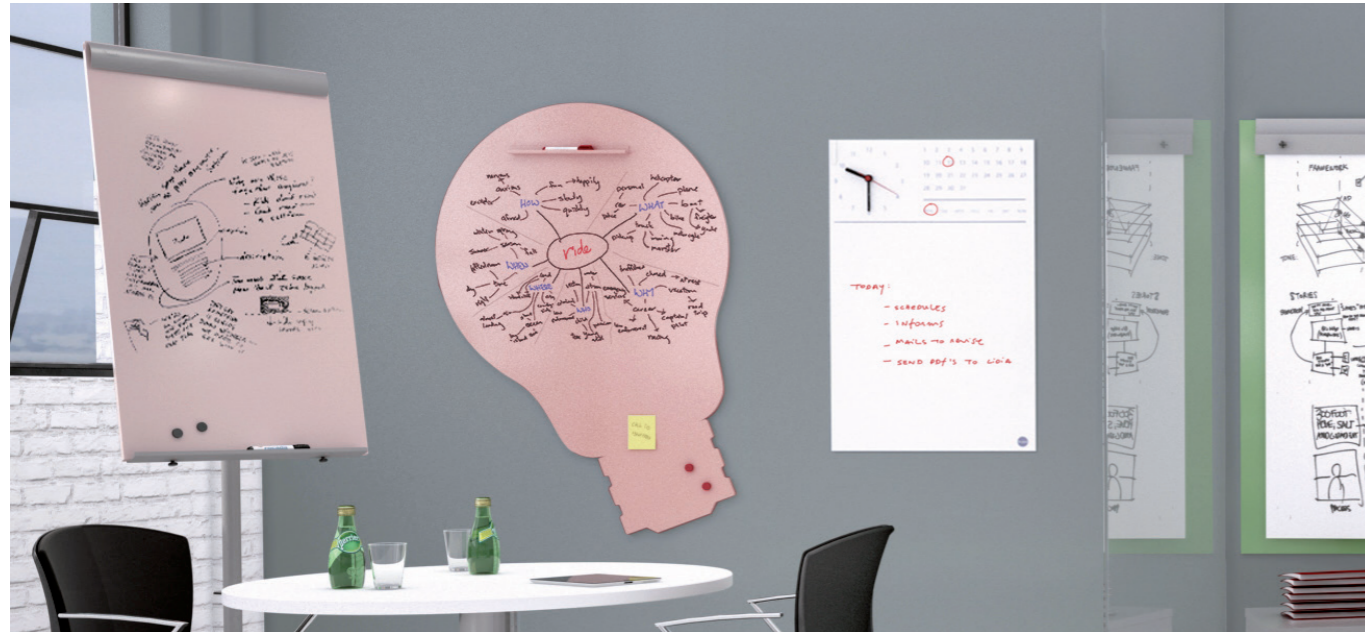

WHAT IS IT?

The SKIN WhiteBoard is a multifunctional panel and modular whiteboard which, thanks to its modern, frameless design, and magnetic securing, can be placed either vertically or horizontally. this enables greater flexibility on size and layout, from a single unit up to covering a whole wall, modify as needed. In addition a choice of finishes and accessories increase functionality with a myriad of uses.

SKIN PRO + SKIN COLOR

The new finishes in different colors add increased functionality take out and to enhance the Skin programme. It arranges tasks by color, personalizes company departments, improves visualization of information... The different finishes are fully compatible with dry-erase markers, blend in perfectly with any environment and also give a fresh and modern touch to your office.

SKIN SHAPE

The new profiles of the Skin Shape program deliver a visualization of ideas, actions and communication. The different finishes are fully compatible with dry-wipe markers and the new Skin Shape range will bring a fresh and inspirational touch to your office.