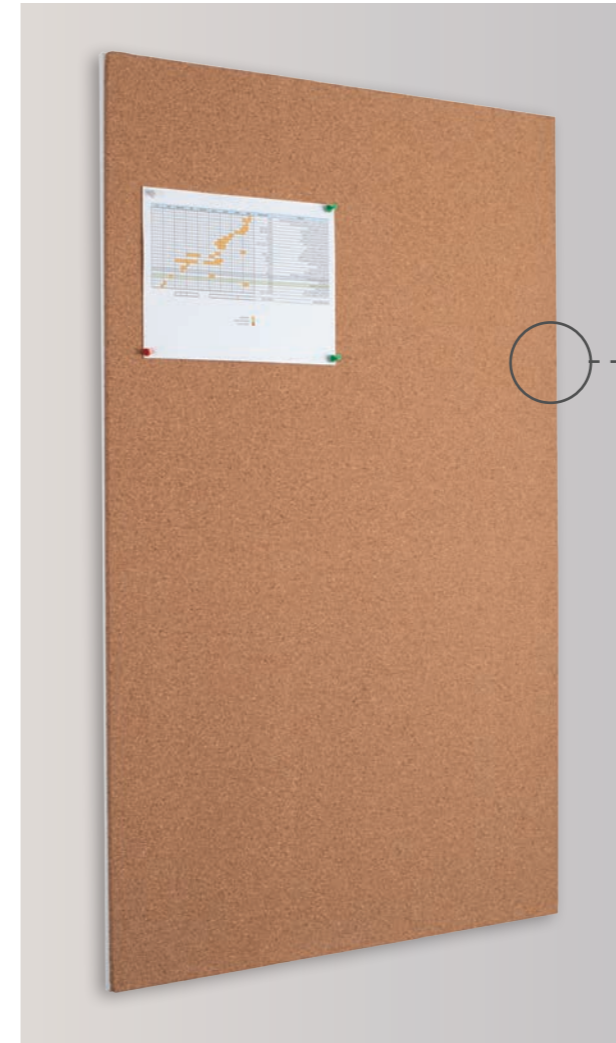

SKIN CORK

Modular frameless Pin/notice board fixes to the wall to create the combination of presentation surfaces to meet your needs. Simple to fix saving time and money.

Cork of 8 mm thickness

Vertical

31 X 115 cm
RD- 6250R