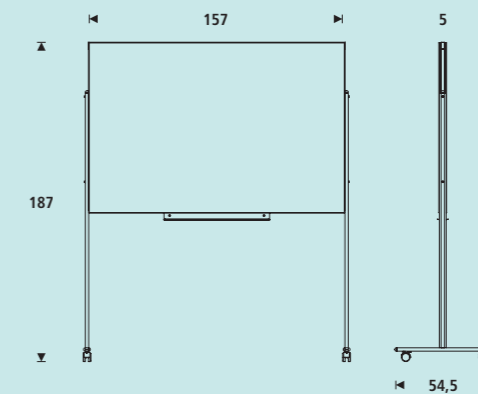

Example using Skin Green / Skin Color

SIZES

For other sizes and finishes consult Rocada

Ref.	cm	kg / m ³
RD-6875	152x102x7	14 kg / 0,108 m ³

CONFERENCE FLIPCHARTS IN COLORS OF YOUR CHOICE

Mobile magnetic metal flipchart for writing with dry-wipe markers. Takes universal paper block. Height-adjustable by means of springs. Its adjustability allows to comfortably work while seated. Converts into a table top. Includes 2 telescopic arms. Easy to assemble.