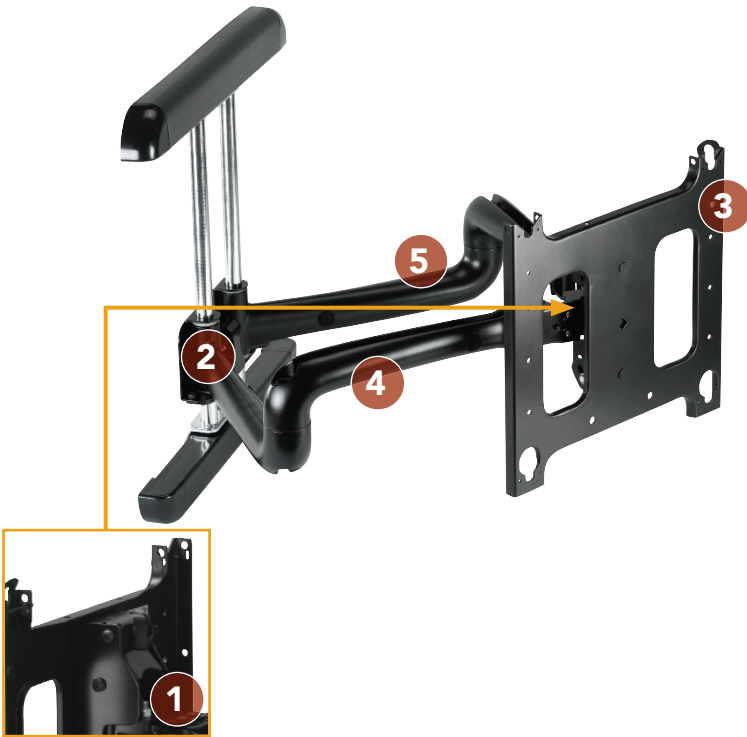

# SWING ARM MOUNTS PDR™ □ 42 - 71" WALL MOUNT

## FEATURES

- CENTRIS® FINGERTIP TILT**  
Select the perfect tension for your screen's center of gravity to achieve smooth fingertip tilt. Screen angle stays set until you decide to readjust.
- POST-INSTALLATION HEIGHT ADJUSTMENT**  
Adjust height up to 1" (25 mm) after mount is installed for ultimate flexibility.
- Q-LATCH® MOUNTING SYSTEM**  
Flat panel secures to mount with a latching flag. Easy to connect/disconnect – no tools needed!
- EXTENDS UP TO 37"**  
Extends up to 37" (940 mm) for viewing from any angle!
- CABLETRAC™ SYSTEM**  
Channeled cable management provides quick and easy routing of cables.

### ORDERING OPTIONS

Available in custom and universal.

- PDRU = Universal 42 - 71"
- PDRXXXX = Custom (see MountFinder at [www.chiefmfg.com](http://www.chiefmfg.com))

## SPECIFICATIONS

Extension	37" (940 mm)
Tilt/Roll	-15°, +5°/ ±2.5°
Height Adjustment	1" (25.4 mm)
Dimensions* (HxWxD)	22.04" x 39.5" x 3.4" (56 x 100.3 x 8.6 cm)
Color	Black, Silver
Weight Capacity	200 lbs (90.7 kg)