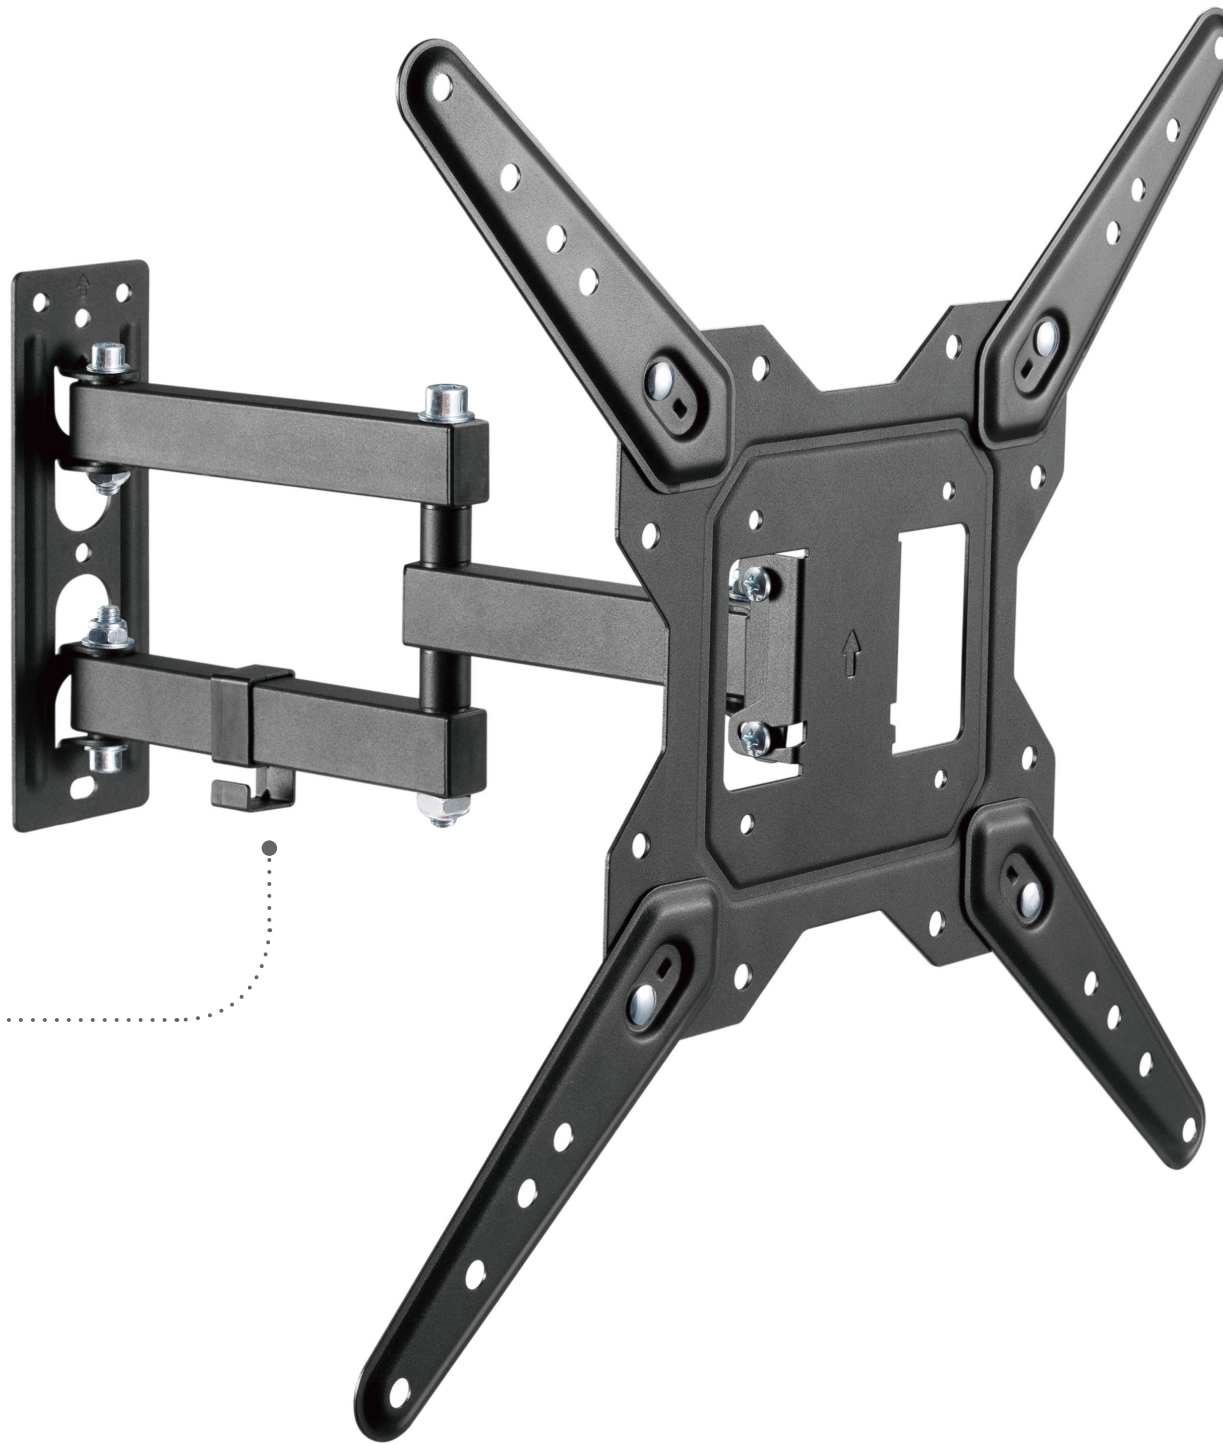

060

EAN 5603209001899

23"-65"

DISPLAY WALL MOUNT

23"-65"

TILT +3° -10°

SWIVEL 180° / 90°

100X100 / 100X200
200X100 / 200X200
200X300 / 200X400
300X200 / 300X300
400X200 / 400X400

BLACK COLOR

CABLE
MANAGEMENT
INCLUDED

Dimensions (mm)