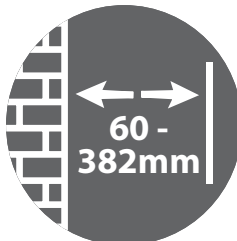

060

EAN 5603209001899

23"-65"

DISPLAY WALL MOUNT

23"-65"

TILT +3° -10°

SWIVEL 180° / 90°

100X100 / 100X200
200X100 / 200X200
200X300 / 200X400
300X200 / 300X300
400X200 / 400X400

BLACK COLOR

CABLE
MANAGEMENT
INCLUDED

Dimensions (mm)