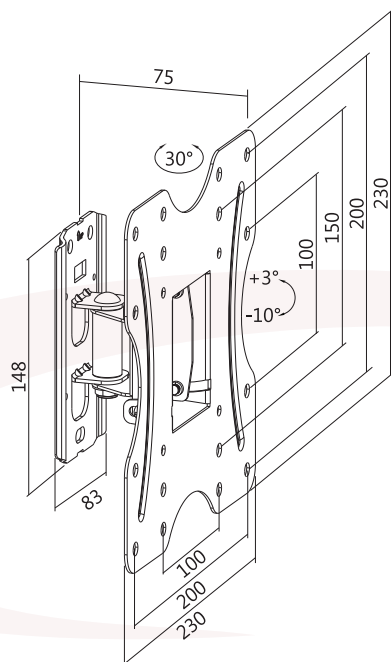

230

EAN 5603209000618

**WALL MOUNT TV - FULL MOTION
21-43"**

TILT +3° / -10°

SWIVEL ±15°

MOUNTING PROFILE: 75 MM

21"-43"

100x100 to 200x200

BLACK COLOR

ALL DIMENSIONS (MM)