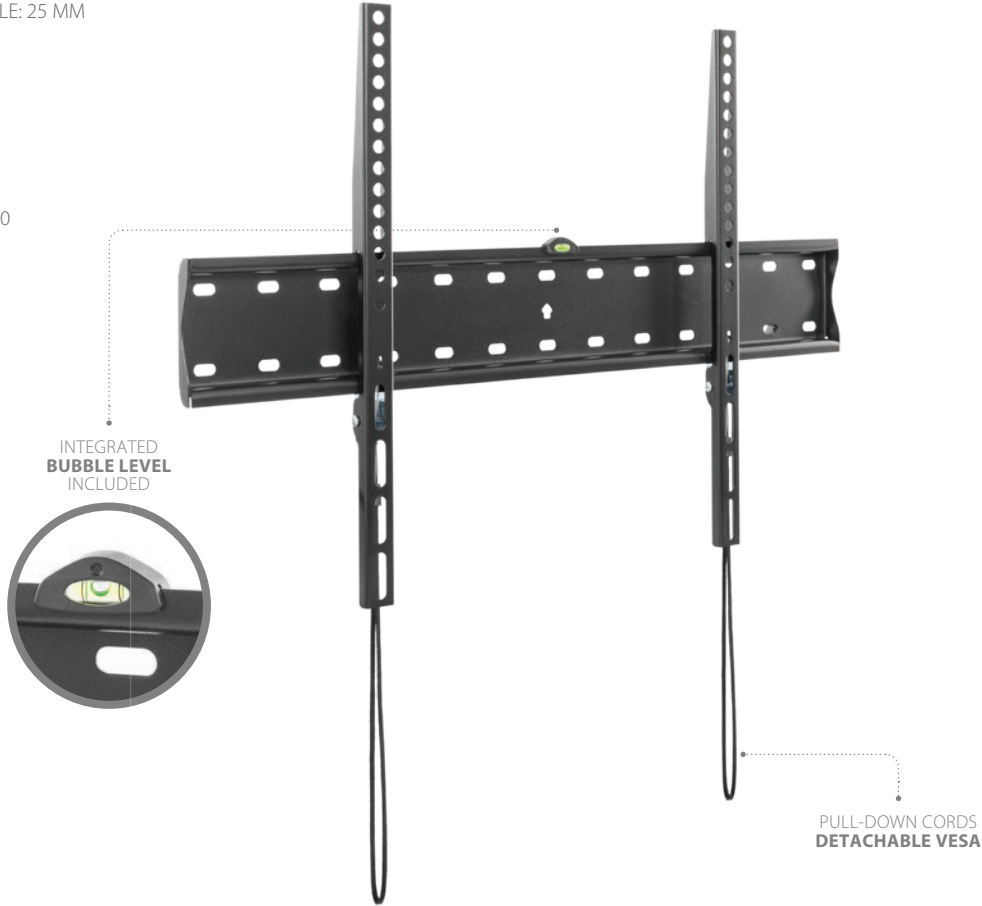

WM260F

EAN 5603209001875

37"-90"

WALL TV FIXED MOUNT

MOUNTING PROFILE: 25 MM

100x100 to 600x400

BLACK COLOR

INTEGRATED
BUBBLE LEVEL
INCLUDED

PULL-DOWN CORDS
DETACHABLE VESA

ALL DIMENSIONS (MM)