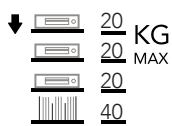

ESSE HIFI VINYL

BLACK / FROSTED / RED

DIMENSIONS

DESCRIPTION

Completing the range ESSE, the new ESSE HIFI VINYL will be worthy of a great musical time, vinyl music. This furniture is conceived to receive turntable, amplifier and other electronic device. The bottom shelf is designed to accommodate your collection of vinyl records.

DESIGN

Structure : Satin black powder coated steel
Shelves : Black red or frosted tempered glass

MAXIMUM LOAD

Upper shelf : 20 kg
Internal shelves : 20 kg
Lower shelves : 40 kg

USABLE DIMENSION

External dimensions (W x H x D) : 570 x 860 x 400 mm
Shelves (W x P) : 570 x 400 mm
Height between the upper shelves : 140 mm
Height between the intermediate shelves : 190 mm
Height between the lower shelves : 330 mm
Dimensions stuck-vinyl (L x H) : 200 x 175 mm
Maximum number vinyls : 90

MAX LOAD

PACKAGING

Delivered disassembled with screws kit , mounting instructions and tools
Quantity / box : 1
Type : Brown cardboard
Dimensions (W x H x D) : 915 x 155 x 475 mm
Gross weight : 24,4 kg
Net weight : 22 kg

FINISHES

- Black   SKU : NORESSHFVBKSN   EAN : 3700795180662
- Black/Red   SKU : NORESSHFVBSRD   EAN : 3700795180679
- Black/Frosted   SKU : NORESSHFVBSFD   EAN : 3700795180686

ALSO AVAILABLE