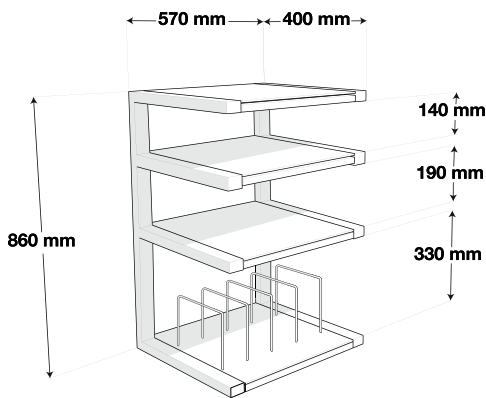

## DIMENSIONS

## DESCRIPTION

Completing the range ESSE, the new ESSE HIFI VINYL will be worthy of a great musical time, vinyl music. This furniture is conceived to receive turntable, amplifier and other electronic device. The bottom shelf is designed to accommodate your collection of vinyl records.

## USABLE DIMENSION

External dimensions (W x H x D) : 570 x 860 x 400 mm  
Shelves (W x P) : 570 x 400 mm  
Height between the upper shelves : 140 mm  
Height between the intermediate shelves : 190 mm  
Height between the lower shelves : 330 mm  
Dimensions stuck-vinyl (L x H) : 200 x 175 mm  
Maximum number vinyls : 90

## PACKAGING

Delivered disassembled with screws kit , mounting instructions and tools  
Quantity / box : 1  
Type : Brown cardboard  
Dimensions (W x H x D) : 915 x 155 x 475 mm  
Gross weight : 24,4 kg  
Net weight : 22 kg