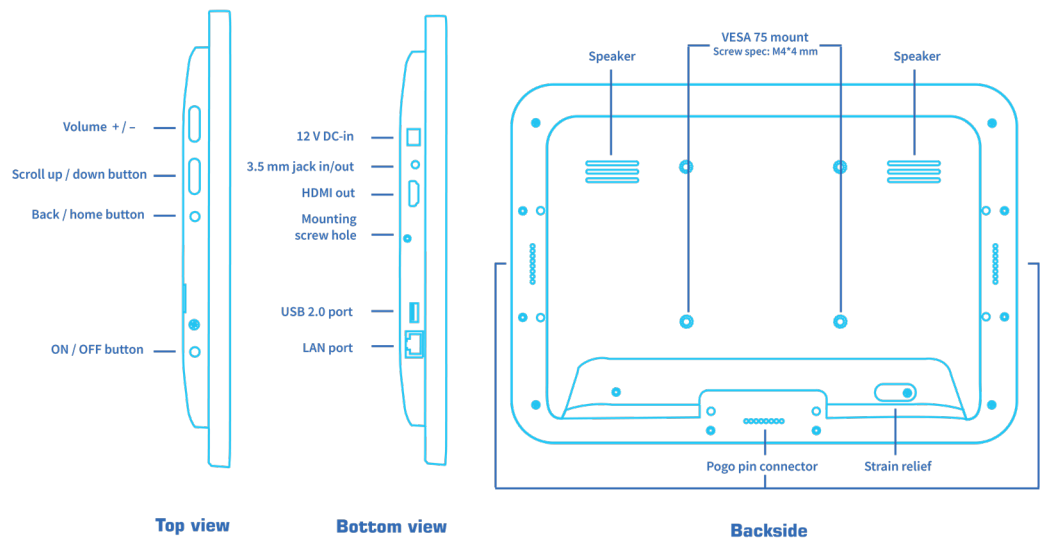

Optional Accessories

- GM-75_(8080850) VESA 75 compatible glass mount
- PS-75_(8086100) VESA 75 compatible triangular stand
- DS-75_(8075000) VESA 75 compatible desk stand
- TS-10_(8085100) VESA 75 compatible table stand