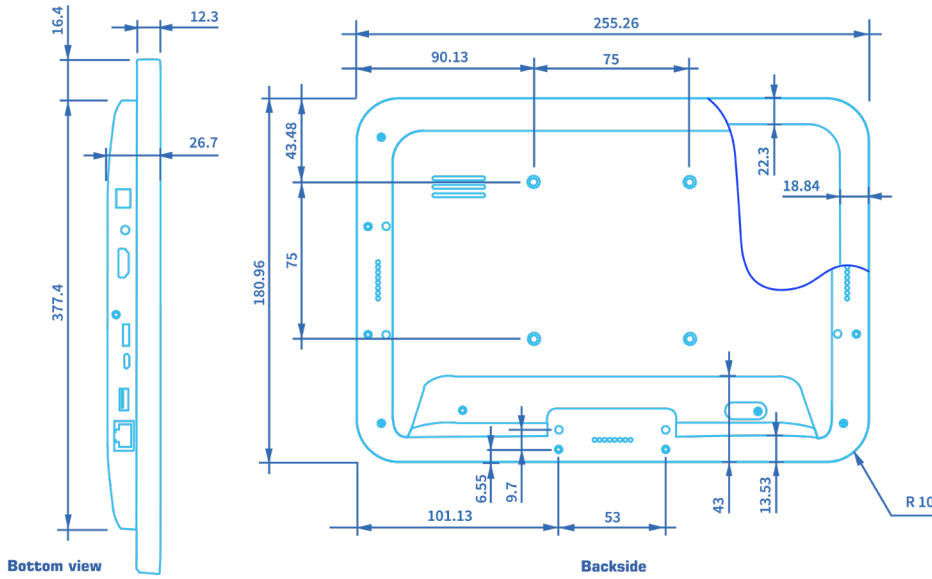

Technical Drawing

Sustainability

At ProDVX we are committed to doing our part when it comes to the environment. Our products are designed to have the lowest possible impact on the environment, from inception to product retirement. We also strive to operate our offices and warehouse in a carbon-neutral manner. Our aim is to lead the way in conducting responsible business in the digital signage hardware industry.

I/O Overview